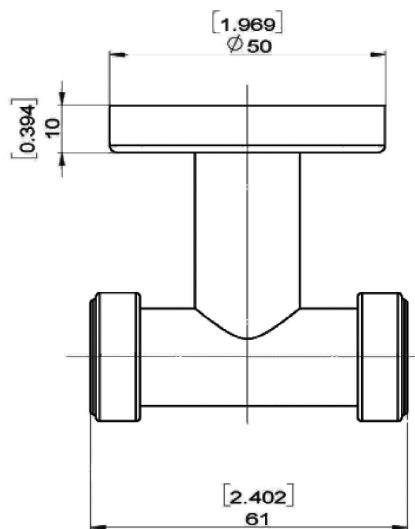

2000 ANELLO COLLECTION DOUBLE ROBE HOOKS

MODERN TRANSITIONAL

sales@preferredbathinc.com

www.preferredbathinc.com

(336) 904-6248

STRONG MODERN CONSTRUCTION

- SUPERIOR AND STRONG MOUNTING SYSTEM
- TWO SCREWS USED TO PREVENT ROTATION

HARDWARE INCLUDED

- ZINC DIE-CAST COVER FLANGE - 1
- 304 STAINLESS STEEL POST - 1
- ZINC DIE-CAST CAPS - 2
- STAINLESS STEEL MOUNTING HARDWARE AND WALL ANCHORS INCLUDED

WALL MOUNTED

PART NUMBERS

2000-PC-DH

FINISH

POLISHED CHROME

INSTALLATION:

Attach mounting bracket to wall with mounting screws. Slide flange and post over bracket and tighten set screw. Our mounting brackets are designed with horizontal and vertical adjustability for an easy installation.

WOOD BLOCKING IS THE PREFERRED METHOD OF INSTALLATION

Limited Warranty:
Preferred Bath Accessories Inc. warrants to the purchaser that the product will be free from defects in material and workmanship. If the product does not comply with this warranty, Preferred Bath Accessories Inc. will repair or replace the product or, at Preferred Bath Accessories Inc's. option, refund the purchase price. The limited warranty period is for the lifetime of the product. Limitations on the Warranty: The warranty does not cover, normal wear and tear, product abuse, neglect, improper installation or maintenance. Purchaser Requirements: If this product does not meet Preferred Bath Accessories Inc's. warranty, return the product (postage prepaid) to the place of purchase with proof of purchase and a written claim briefly describing the defect. You may be required to provide other information or evidence of the defect.