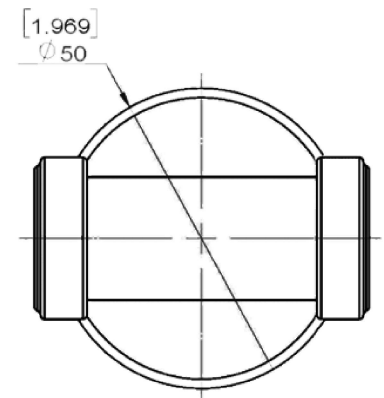

2000 ANELLO COLLECTION DOUBLE ROBE HOOKS

MODERN TRANSITIONAL

sales@preferredbathinc.com

www.preferredbathinc.com

(336) 904-6248

STRONG MODERN CONSTRUCTION

- SUPERIOR AND STRONG MOUNTING SYSTEM
- TWO SCREWS USED TO PREVENT ROTATION

HARDWARE INCLUDED

- ZINC DIE-CAST COVER FLANGE - 1
- 304 STAINLESS STEEL POST - 1
- ZINC DIE-CAST CAPS - 2
- STAINLESS STEEL MOUNTING HARDWARE AND WALL ANCHORS INCLUDED

WALL MOUNTED

PART NUMBERS

2000-PC-DH

FINISH

POLISHED CHROME

INSTALLATION:

Attach mounting bracket to wall with mounting screws. Slide flange and post over bracket and tighten set screw. Our mounting brackets are designed with horizontal and vertical adjustability for an easy installation.

WOOD BLOCKING IS THE PREFERRED METHOD OF INSTALLATION

Limited Warranty:
Preferred Bath Accessories Inc. warrants to the purchaser that the product will be free from defects in material and workmanship. If the product does not comply with this warranty, Preferred Bath Accessories Inc. will repair or replace the product or, at Preferred Bath Accessories Inc's. option, refund the purchase price. The limited warranty period is for the lifetime of the product. Limitations on the Warranty: The warranty does not cover, normal wear and tear, product abuse, neglect, improper installation or maintenance. Purchaser Requirements: If this product does not meet Preferred Bath Accessories Inc's. warranty, return the product (postage prepaid) to the place of purchase with proof of purchase and a written claim briefly describing the defect. You may be required to provide other information or evidence of the defect.