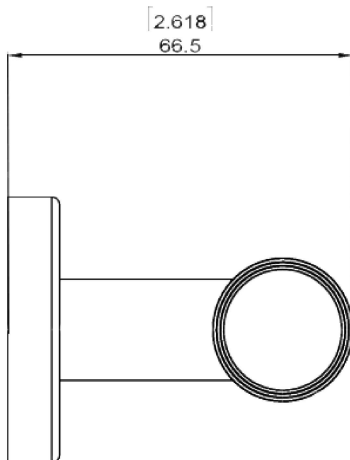

## HARDWARE INCLUDED

- ZINC DIE-CAST COVER FLANGE - 1
- 304 STAINLESS STEEL POST - 1
- ZINC DIE-CAST CAPS - 2
- STAINLESS STEEL MOUNTING HARDWARE AND WALL ANCHORS INCLUDED

## WALL MOUNTED

PART NUMBERS

2000-PC-DH

FINISH

POLISHED CHROME